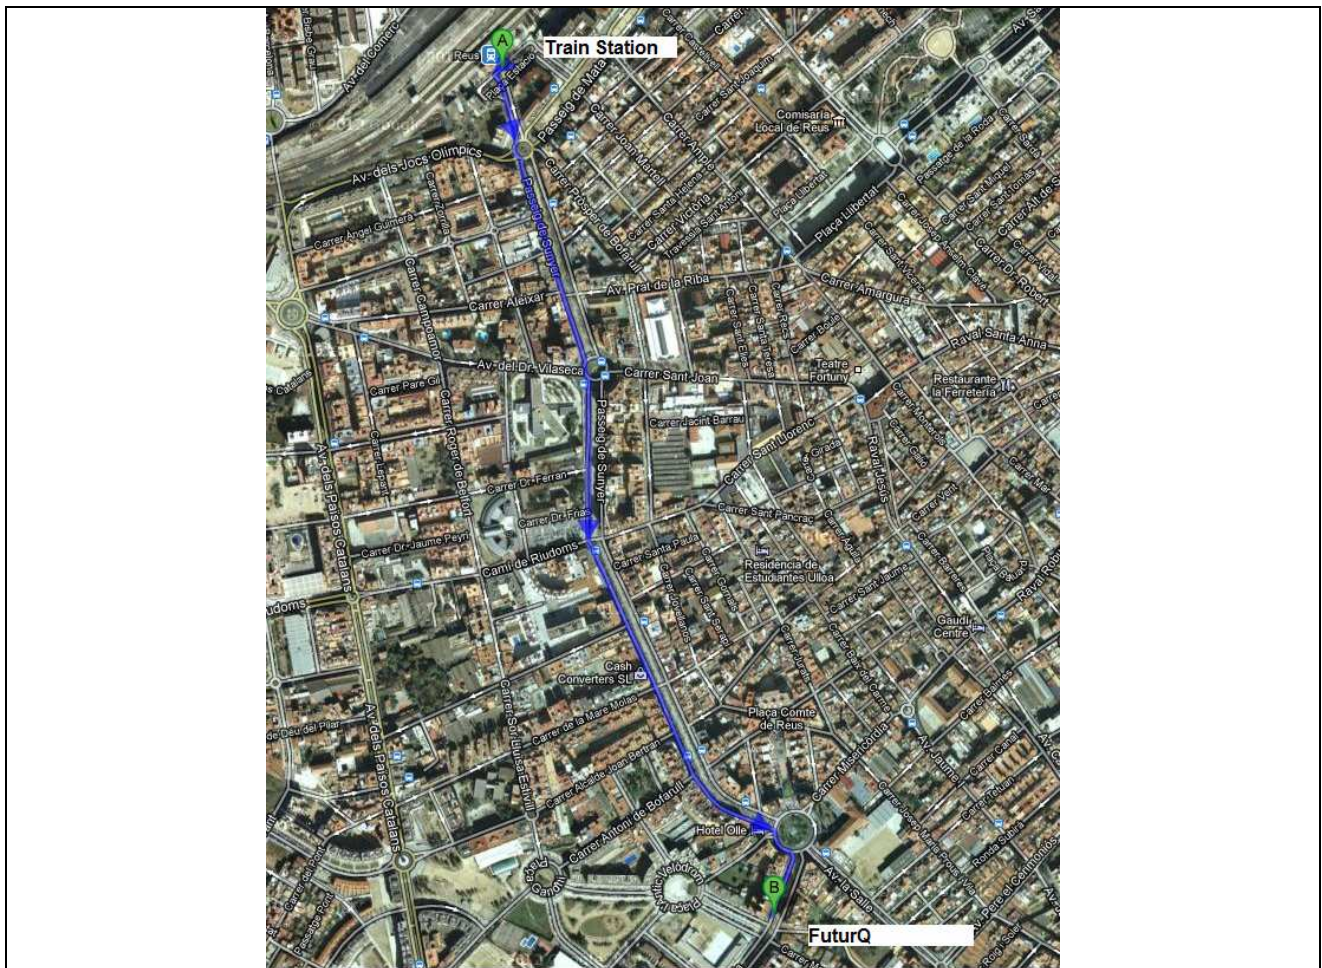

ROUTE from TRAIN STATION to FUTURQ

		Taxi/Cab available at train station
Distance	1,5 km / 0.9 milles	
Time	20 minutes	6 minutes
Address	Carrer Monestir de Poblet 1	Passeig Misericordia 9

Optionally, you can indicate "Passeig Misericordia 9", in front of "Teresa Miquel I Pamies School". Then, just cross the street.